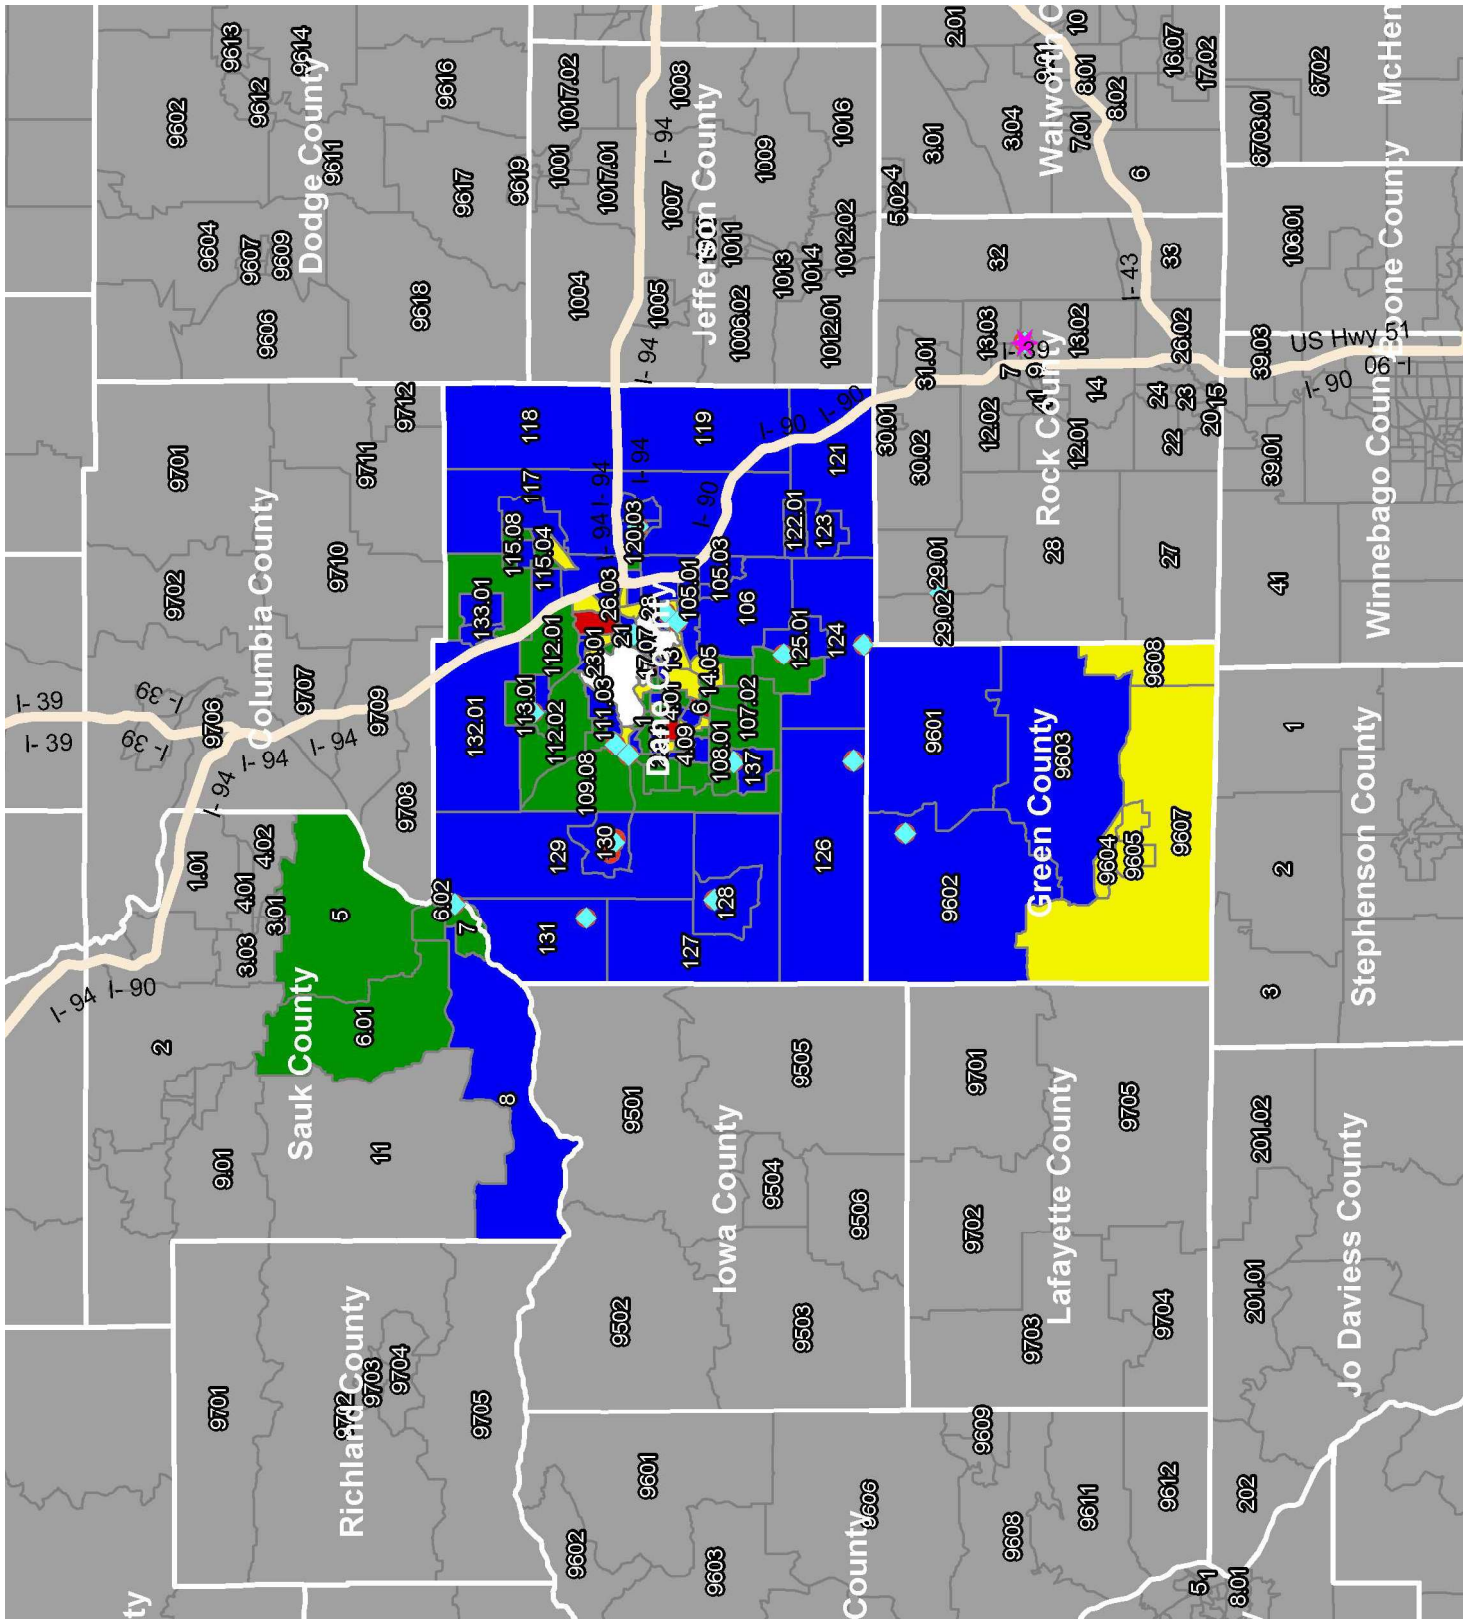

Lake Ridge Bank - 2024 CRA - ASSESSMENT AREA INCOME MAP

Lake Ridge Bank Madison MSA AA*

- Bank Branches
- ATM Locations
- LPO Locations

Lake Ridge Bank - 2024 CRA - ASSESSMENT AREA INCOME MAP

Lake Ridge Bank Janesville MSA AA